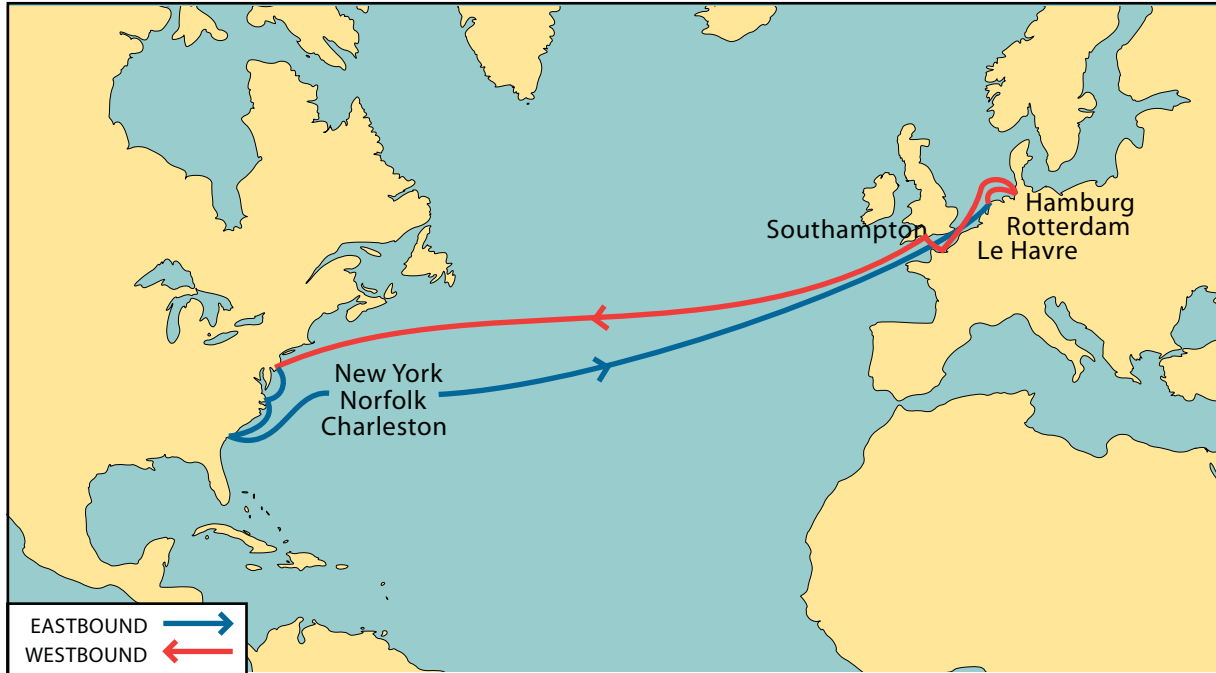

# USEC - N. Europe

ATX: North Atlantic Express

## Port Rotation

Origin	ETA/ETD
Rotterdam	MON/TUE
Hamburg	WED/THU
Le Havre	FRI/SAT
Southampton	SAT/SUN
New York	MON/TUE
Norfolk	WED/THU
Charleston	FRI/FRI
Rotterdam	MON/TUE

Turnaround days  
Weekly/Fixed Day Service