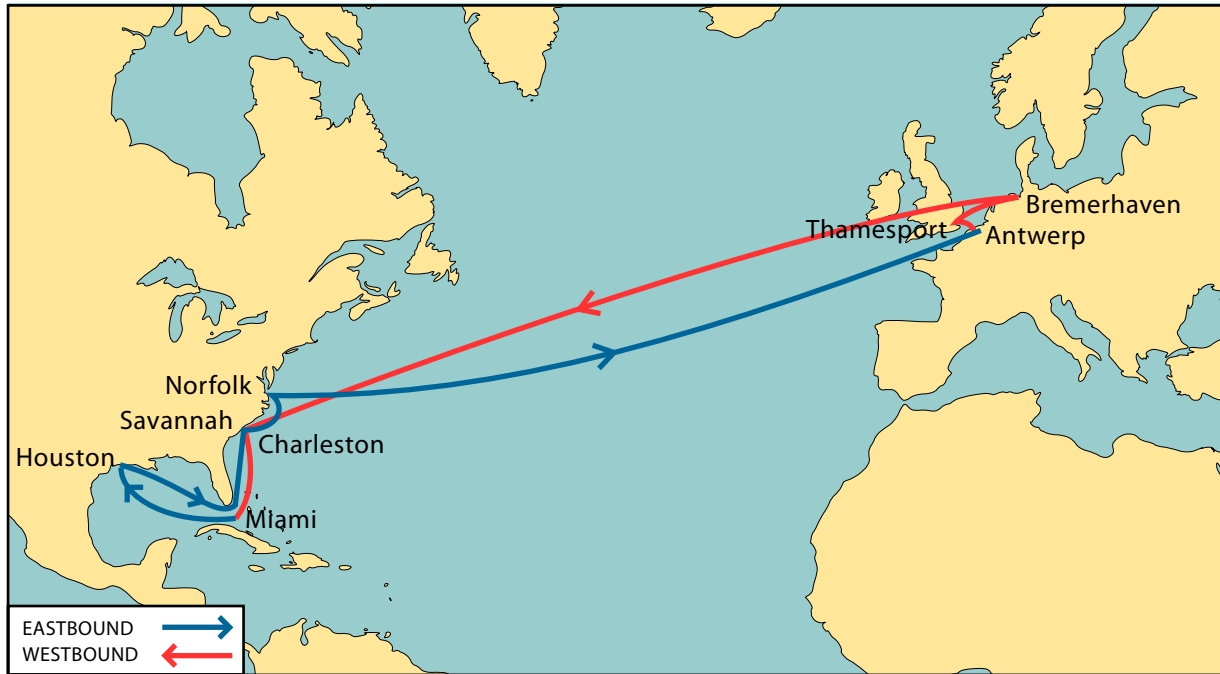

# USEC/Gulf - N. Europe

GAX: Gulf Atlantic Express

## Port Rotation

Origin	ETA/ETD
Antwerp	THU/FRI
Thamesport	FRI/SAT
Bremerhaven	SUN/SUN
Charleston	THU/THU
Miami	SAT/SAT
Houston	TUE/WED
Savannah	SAT/SUN
Norfolk	MON/TUE
Antwerp	THU/FRI

Turnaround days 35