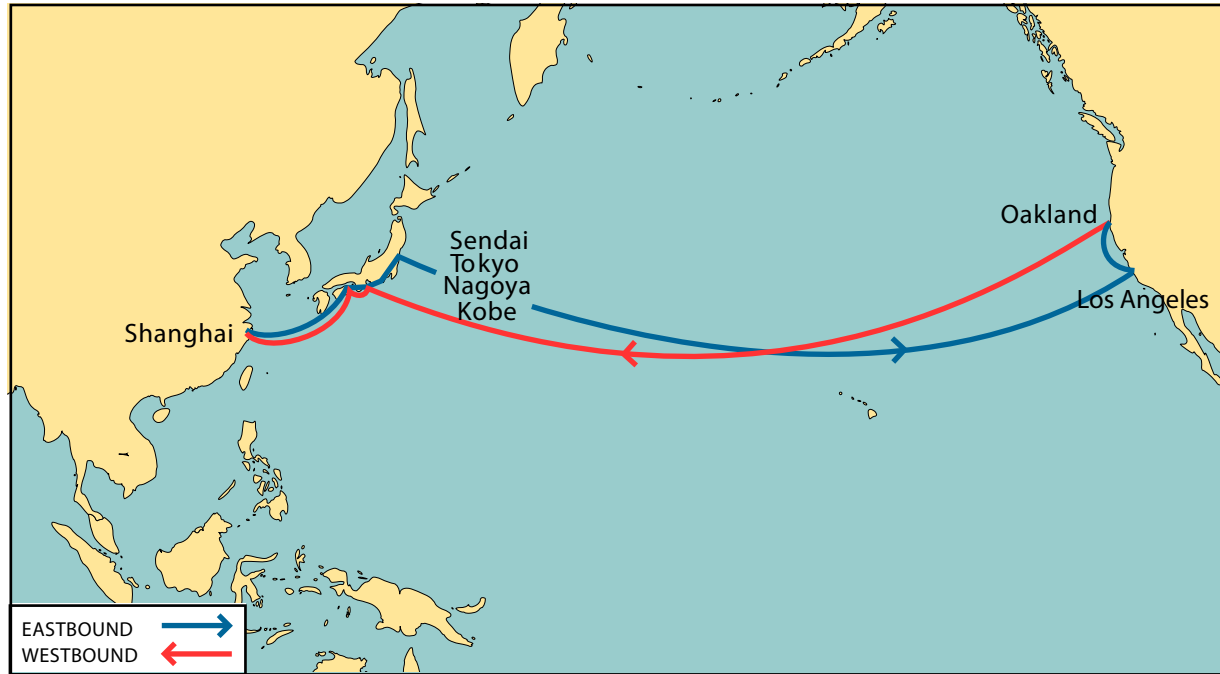

Please Note: This service is temporarily suspended.

Port Rotation

Origin	ETA/ETD
Shanghai	SUN/TUE
Kobe	THU/THU
Nagoya	FRI/FRI
Tokyo	SAT/SAT
Sendai	SUN/SUN
Los Angeles	TUE/THU
Oakland	FRI/SAT
Nagoya	WED/THU
Kobe	THU/FRI
Shanghai	SUN/TUE

Turnaround days 35
Weekly/Fixed Day Service

Key Transit Table

E/B	LAX	OAK	W/B	NGO	UKB	SHA	TYO	SDJ
SHA	14	17	LAX	13	14	17	23	24
UKB	12	15	OAK	11	12	15	21	22
NGO	11	14						
TYO	10	13						
SDJ	9	12						