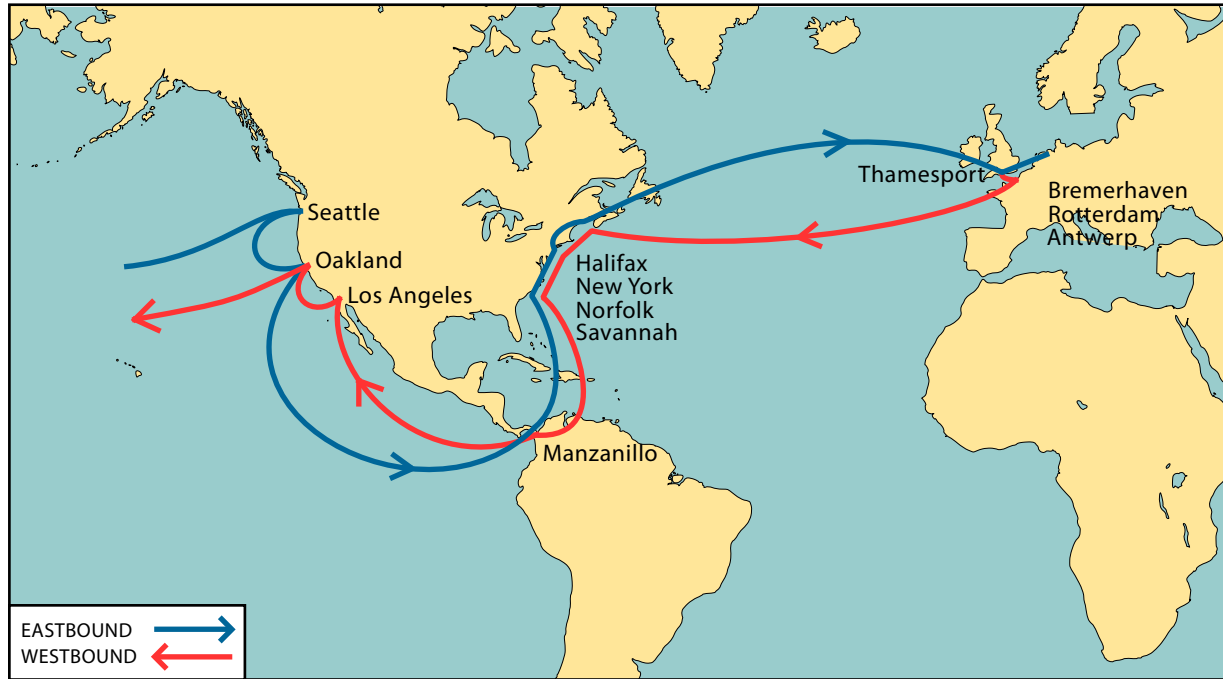

# USEC - N. Europe

PAX: Pacific Atlantic Express (Atlantic)

## Port Rotation

Origin	ETA/ETD
Seattle	FRI/SAT
Oakland	MON/MON
Manzanillo (Panama)	TUE/WED
Savannah	SAT/SUN
Norfolk	MON/MON
New York	TUE/WED
Halifax	FRI/FRI
Thamesport	FRI/FRI
Antwerp	SAT/SUN
Bremerhaven	MON/TUE
Rotterdam	WED/WED
Halifax	TUE/WED
New York	THU/FRI
Norfolk	SAT/SAT
Savannah	MON/MON
Manzanillo (Panama)	FRI/SAT
Los Angeles	FRI/SAT
Oakland	SUN/MON

## Key Transit Table

W/B	HFX	NYC	ORF	SAV	LAX	OAK	E/B	THP	ANR	BRV	RTM
	11	13	15	17	28	30	SEA	27	28	30	32
	9	11	13	15	26	28	OAK	25	26	28	30
	7	9	11	13	24	26	SAV	13	14	16	18
	6	8	10	12	23	25	ORF	11	12	14	16
							NYC	10	11	13	15
							HFX	7	8	10	12