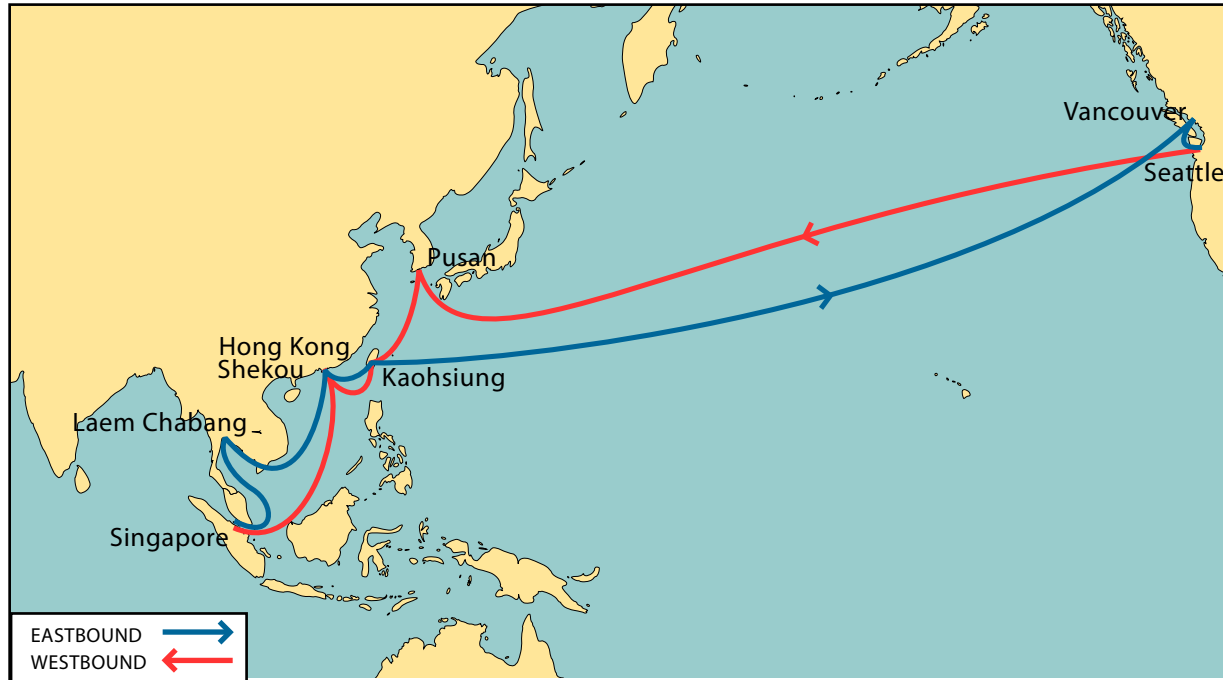

Asia - PNW

PNX: Pacific Northwest Express

Port Rotation

Origin	ETA/ETD
Singapore	MON/WED
Laem Chabang	THU/FRI
Shekou	MON/TUE
Hong Kong	TUE/WED
Kaohsiung	THU/THU
Vancouver	SUN/TUE
Seattle	WED/FRI
Pusan	SUN/MON
Kaohsiung	WED/WED
Hong Kong	THU/FRI
Shekou	FRI/FRI
Singapore	MON

Turnaround days
Weekly/Fixed Day Service

42

Key Transit Table

E/B	VAN	SEA	W/B	PUS	KHH	HKG	SHK	SIN
SIN	18	21	VAN	12	15	16	17	20
LCB	16	19	SEA	9	12	13	14	17
SHK	12	15						
HKG	11	14						
KHH	10	13						