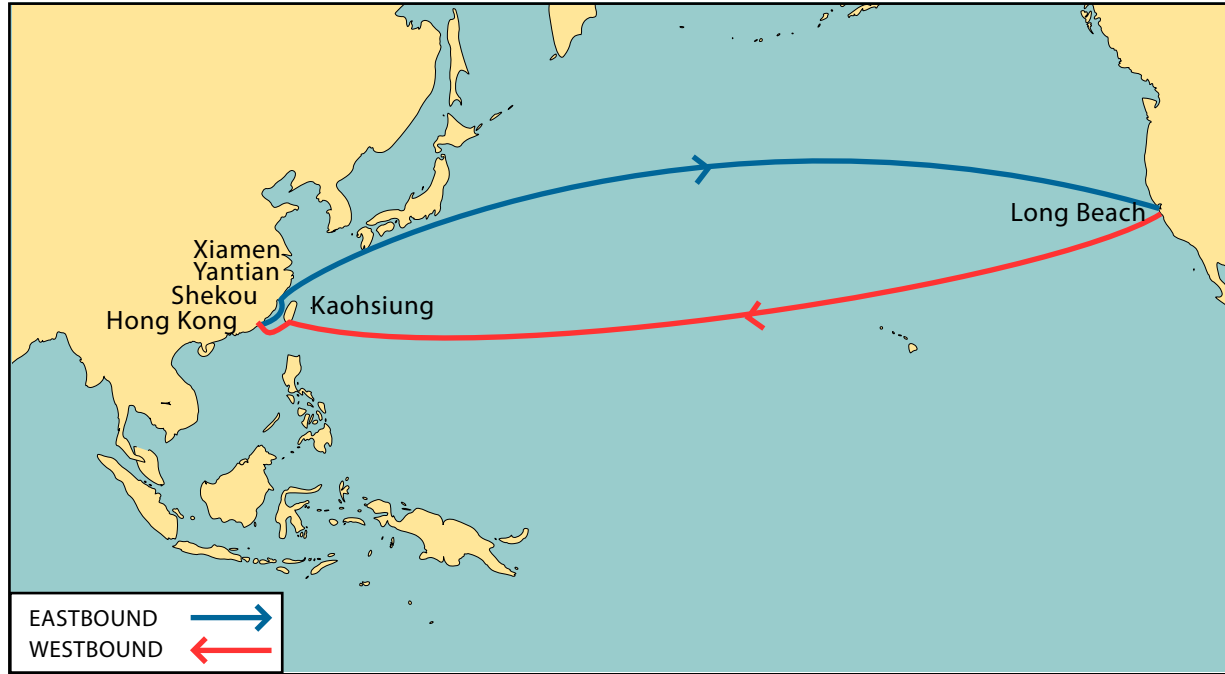

Asia - PSW

SSX: Super Shuttle Express

Port Rotation

Origin	ETA/ETD
Xiamen	THU/FRI
Shekou	FRI/SAT
Yantian	SAT/SUN
Hong Kong	SUN/MON
Long Beach	FRI/WED
Kaohsiung	TUE/TUE
Hong Kong	WED/WED
Xiamen	THU

Turnaround days 35
Weekly/Fixed Day Service

Key Transit Table

E/B	LGB	W/B	KHH	HKG	XMN
XMN	14	LGB	13	14	15
SHK	13				
YTN	12				
HKG	11				